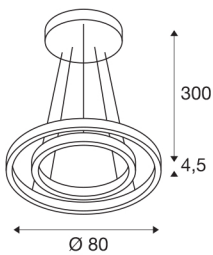

TECHNICAL DATA

| | |
|-------------------------------------|------------------------|
| Item no.: | 1004767 |
| Number of different light outlets | 2 |
| Primary nominal voltage | 220-240V ~50/60Hz mA/V |
| Secondary power / secondary voltage | 1400mA |
| Pendant length | 300 cm |
| Height | 4.5 cm |
| Diameter | 80 cm |
| Net weight | 4.726 kg |
| Gross weight | 7.61 kg |
| Safety class | I |
| Assembly | Surface |
| Assembly details | Ceiling |
| Dimmable | Yes |
| Dimming technology | DALI |
| Wattage | 55 W |
| Lumen | 2100 / 2120 lm |
| Colour temperature | 3000/4000 Kelvin |
| Beam angle | 130 ° |
| Color | black |
| CRI | 90 |
| BIG WHITE Page | 123 |