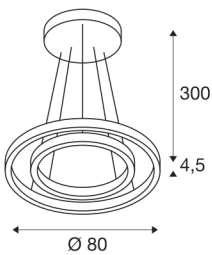

TECHNICAL DATA

Item no.:	1004768
Number of different light outlets	2
Primary nominal voltage	220-240V ~50/60Hz mA/V
Secondary power / secondary voltage	1400mA
Pendant length	300 cm
Height	4.5 cm
Diameter	80 cm
Net weight	4.69 kg
Gross weight	7.542 kg
Safety class	I
Assembly	Surface
Assembly details	Ceiling
Dimmable	Yes
Dimming technology	DALI
Wattage	55 W
Lumen	2100 / 2120 lm
Colour temperature	3000/4000 Kelvin
Beam angle	130 °
Color	white
CRI	90
BIG WHITE Page	123