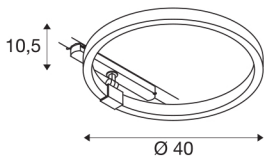

TECHNICAL DATA

Item no.:	1004770
Primary nominal voltage	220-240V ~50/60Hz mA/V
Secondary power / secondary voltage	350mA
Height	10.5 cm
Diameter	40 cm
Net weight	0.781 kg
Gross weight	1.63 kg
Safety class	II
Assembly details	Track Ceiling
Dimmable	Yes
Dimming technology	DALI
Wattage	15.2 W
Lumen	650 lm
Colour temperature	3000 Kelvin
Beam angle	170 °
Color	white
CRI	90
BIG WHITE Page	772