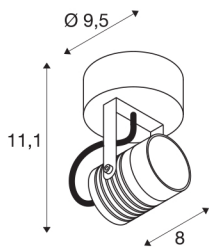

LED SPOT SP

Outdoor LED wall-mounted light rust 3000K

With the LED SPOT SP, you have a spotlight that is ideal for creating accent lighting. Of course, the light can be used in a variety of ways. With an expected lifespan of 30,000 hours, the LED light is extremely sustainable and requires little maintenance.

TECHNICAL DATA

Item no.:	1004957
Primary nominal voltage	100-240V ~50/60Hz mA/V
Secondary power / secondary voltage	240mA
Length	8 cm
Height	111 cm
Diameter	6 cm
Net weight	0.587 kg
Gross weight	0.667 kg
IP Code	IP 55
Safety class	I
Impact resistance class	IK06
Impact resistance	1 Joule
Assembly	Surface
Assembly details	Ceiling, Wall
Wattage	6 W
Lumen	400 lm
Colour temperature	3000 Kelvin
Beam angle	40 °
Color	rust
CRI	80
LXXBXX data	L80B50
BIG WHITE Page	666