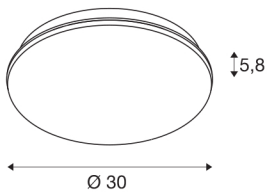

## SIMA SENSOR

Indoor LED wall and ceiling-mounted light 3000K round dimmable

This allows you to opt for sustainable lighting indoors too: SIMA is one of the SLV lights that is partly made using recycled plastics (PCR). It is also a shining example of how quality and high durability can be combined in the most environmentally friendly way possible. The white wall and ceiling surface-mounted light with its solid and flat construction, high colour rendering index (CRI>90) and dimmable warm-white light (3000K) has a strong look, which can be sustainably used in both the private and commercial sector, especially in entrance areas, corridors and basements. The spacer makes it also suitable for cable surface mounting.

## TECHNICAL DATA

Item no.:	1005085
Primary nominal voltage	220-240V ~50/60Hz mA/V
Secondary power / secondary voltage	320mA
Height	5.8 cm
Diameter	30 cm
Net weight	1.157 kg
Gross weight	1.341 kg
IP Code	IP 44
Safety class	II
Assembly	Surface
Assembly details	Ceiling, Wall
Dimmable	Yes
Dimming technology	trailing edge
Number of through-wires	12
Wattage	24 W
Lumen	2200 lm
Colour temperature	3000 Kelvin
Beam angle	120 °
Color	white
CRI	90
LXXBXX data	L70B50
Minimum ambient temperature	-25 °C