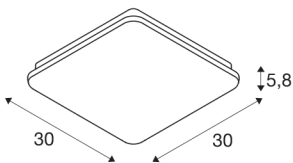

SIMA SENSOR

Indoor LED wall and ceiling-mounted light 3000K square dimmable

This allows you to opt for sustainable lighting indoors too: SIMA is one of the SLV lights that is partly made using recycled plastics (PCR). It is also a shining example of how quality and high durability can be combined in the most environmentally friendly way possible. The white wall and ceiling surface-mounted light with its solid and flat construction, high colour rendering index (CRI>90) and dimmable warm-white light (3000K) has a strong look, which can be sustainably used in both the private and commercial sector, especially in entrance areas, corridors and basements. The spacer makes it also suitable for cable surface mounting.

TECHNICAL DATA

Item no.:	1005087
Primary nominal voltage	220-240V ~50/60Hz mA/V
Secondary power / secondary voltage	320mA
Length	30 cm
Width	30 cm
Height	5.8 cm
Net weight	1.321 kg
Gross weight	1.507 kg
IP Code	IP 44
Safety class	II
Assembly	Surface
Assembly details	Ceiling, Wall
Dimmable	Yes
Dimming technology	trailing edge
Number of through-wires	12
Wattage	24 W
Lumen	2200 lm
Colour temperature	3000 Kelvin
Beam angle	120 °
Color	white
CRI	90
LXXBXX data	L70B50