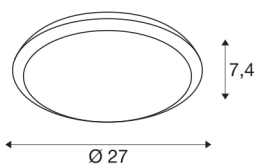

## RUBA 27 CW

LED wall and ceiling-mounted light white CCT switch 3000/4000K

This allows you to opt for sustainable lighting indoors too: RUBA is one of the SLV lights that is partly made of recycled plastics (PCR). It is also a shining example of how quality and high durability can be combined in the most resource-friendly way possible. The white wall and ceiling surface-mounted light with its solid and flat construction, high colour rendering index (CRI>90) and flexibly adjustable light (3000/4000 K) has a strong look that can be sustainably used in both private and commercial outdoor areas in entrance areas, terraces and balconies. Thanks to IP protection class 65 and shock resistance grade IK08, it is also extremely safe.

## TECHNICAL DATA

Item no.:	1005089
Primary nominal voltage	220-240V ~50/60Hz mA/V
Secondary power / secondary voltage	300mA
Height	7.4 cm
Diameter	27 cm
Net weight	0.758 kg
Gross weight	0.936 kg
IP Code	IP 65
Safety class	II
Impact resistance class	IK08
Impact resistance	5 Joule
Assembly	Surface
Assembly details	Ceiling,Wall
Number of through-wires	10
Wattage	12 W
Lumen	1100 lm
Colour temperature	3000/4000 Kelvin
Beam angle	120 °
Color	white
CRI	90
LXXBXX data	L70B50
BIG WHITE Page	690