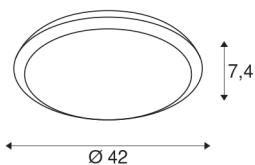

## RUBA 42 CW

LED wall and ceiling-mounted light white CCT switch 3000/4000K

This allows you to opt for sustainable lighting indoors too: RUBA is one of the SLV lights that is partly made of recycled plastics (PCR). It is also a shining example of how quality and high durability can be combined in the most resource-friendly way possible. The white wall and ceiling surface-mounted light with its solid and flat construction, high colour rendering index (CRI>90) and flexibly adjustable light (3000/4000 K) has a strong look that can be sustainably used in both private and commercial outdoor areas in entrance areas, terraces and balconies. Thanks to IP protection class 65 and shock resistance grade IK08, it is also extremely safe.

## TECHNICAL DATA

Item no.:	1005090
Primary nominal voltage	220-240V ~50/60Hz mA/V
Secondary power / secondary voltage	600mA
Height	7.4 cm
Diameter	42 cm
Net weight	1.601 kg
Gross weight	2.151 kg
IP Code	IP 65
Safety class	II
Impact resistance class	IK08
Impact resistance	5 Joule
Assembly	Surface
Assembly details	Ceiling,Wall
Number of through-wires	10
Wattage	22 W
Lumen	2300 lm
Colour temperature	3000/4000 Kelvin
Beam angle	120 °
Color	white
CRI	90
LXXBXX data	L70B50
BIG WHITE Page	690