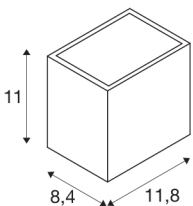

## SITRA S WL SINGLE

LED outdoor wall-mounted light, anthracite, CCT switch 3000/4000K

SITRA is the striking, contemporary light family from SLV, which allows diverse applications in outdoor areas. The anthracite coloured SITRA CUBE S wall light also fits in perfectly with any architectural style. The indirect lighting atmosphere adds interest to any façade. And thanks to its robust aluminium design and an IP44 rating, the SITRA CUBE S wall light is durable and features optimal protection. This integrated LED light offers 6.2 watts, 620 lumen and a light colour of 3000 or 4000 kelvin that can be configured via the CCT switch. The light is also quick and easy to install and connects to a 230 V power supply. When will you test out the benefits of SLV's impressive outdoor lights?

## TECHNICAL DATA

Item no.:	1005148
Number of different light outlets	1
Primary nominal voltage	220-240V ~50/60Hz mA/V
Secondary power / secondary voltage	500mA
Width	11.8 cm
Height	11 cm
Depth	8.4 cm
Net weight	0.83 kg
Gross weight	0.89 kg
IP Code	IP 44
Safety class	I
Impact resistance class	IK05
Impact resistance	0,7 Joule
Assembly	Surface
Assembly details	Wall
Wattage	6.2 W
Lumen	620 lm
Colour temperature	3000/4000 Kelvin
Beam angle	105 °
Color	anthracite
CRI	80
LXXBXX data	L70B50