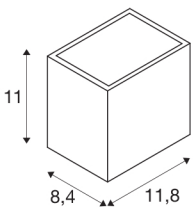

SITRA S WL SINGLE

LED outdoor wall-mounted light, white, CCT switch 3000/4000K

Simultaneously elegant and modern, the SLV SITRA lighting family offers delightfully atmospheric lighting in any outdoor area. The white SITRA CUBE wall light, in particular, blends in seamlessly with its architectural surroundings. This allows the light to offer an indirect lighting atmosphere that adds interest to any façade. And thanks to its robust aluminium design and an IP44 rating, the SITRA CUBE S wall light is durable and features optimal protection. This integrated LED light offers 6.2 watts, 620 lumen and a light colour of 3000 or 4000 kelvin that can be configured via the CCT switch. Installation to a 230V power supply is incredibly straightforward. Experience light with SLV – your reliable partner for all kinds of outdoor lights for 40 years.

TECHNICAL DATA

Item no.:	1005149
Number of different light outlets	1
Primary nominal voltage	220-240V ~50/60Hz mA/V
Secondary power / secondary voltage	500mA
Width	11.8 cm
Height	11 cm
Depth	8.4 cm
Net weight	0.83 kg
Gross weight	0.89 kg
IP Code	IP 44
Safety class	I
Impact resistance class	IK05
Impact resistance	0,7 Joule
Assembly	Surface
Assembly details	Wall
Wattage	6.2 W
Lumen	620 lm
Colour temperature	3000/4000 Kelvin
Beam angle	105 °
Color	white
CRI	80
LXXBXX data	L70B50