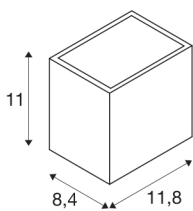

SITRA S WL SINGLE

LED outdoor wall-mounted light, rust coloured, CCT switch 3000/4000K

The SLV SITRA classic, contemporary light family brings a variety of light to any outdoor area. The rust coloured SITRA CUBE S wall light fits in perfectly with any architectural style. The indirect lighting atmosphere adds interest to any façade. And thanks to its robust aluminium design and an IP44 rating, the SITRA CUBE S wall light is durable and features optimal protection. This integrated LED light offers 6.2 watts, 620 lumen and a light colour of 3000 or 4000 kelvin that can be configured via the CCT switch. In addition, it is easy to install to a 230 V power supply. When will you try out the impressive features of the SLV outdoor lights?

TECHNICAL DATA

Item no.:	1005150
Number of different light outlets	1
Primary nominal voltage	220-240V ~50/60Hz mA/V
Secondary power / secondary voltage	500mA
Width	11.8 cm
Height	11 cm
Depth	8.4 cm
Net weight	0.83 kg
Gross weight	0.89 kg
IP Code	IP 44
Safety class	I
Impact resistance class	IK05
Impact resistance	0,7 Joule
Assembly	Surface
Assembly details	Wall
Wattage	6.2 W
Lumen	620 lm
Colour temperature	3000/4000 Kelvin
Beam angle	105 °
Color	rust
CRI	80
LXXBXX data	L70B50