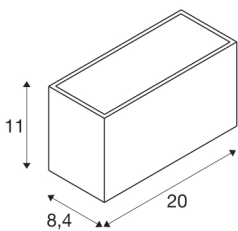

SITRA M WL UP/DOWN

outdoor LED wall-mounted light, anthracite, CCT switch 3000/4000K

SITRA is the striking, contemporary light family from SLV, which allows diverse applications in outdoor areas. The anthracite coloured SITRA CUBE M UP/DOWN wall light also fits in perfectly with any architectural style. The indirect lighting style adds interest to any façade. And thanks to its robust aluminium design and an IP44 rating, the SITRA CUBE M UP/DOWN wall light is durable and features optimal protection. This integrated LED light offers 14 watts, 1700 lumen and a light colour of 3000 or 4000 kelvin that can be configured via the CCT switch. The light is also quick and easy to install and connect to a 230 V power supply. When will you test out the benefits of SLV's impressive outdoor lights?

TECHNICAL DATA

Item no.:	1005151
Number of different light outlets	2
Primary nominal voltage	220-240V ~50/60Hz mA/V
Secondary power / secondary voltage	350mA
Width	20 cm
Height	11 cm
Depth	8.4 cm
Net weight	1.257 kg
Gross weight	1.453 kg
IP Code	IP 44
Safety class	I
Impact resistance class	IK05
Impact resistance	0,7 Joule
Assembly	Surface
Assembly details	Wall
Wattage	14 W
Lumen	1600 / 1700 lm
Colour temperature	3000/4000 Kelvin
Beam angle	95 °
Color	anthracite
CRI	80
LXXBXX data	L70B50