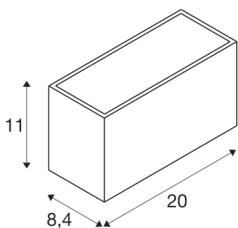

SITRA M WL UP/DOWN

LED outdoor wall-mounted light, white, CCT switch 3000/4000K

Simultaneously elegant and modern, the SLV SITRA lighting family offers delightfully atmospheric lighting in any outdoor area. The white SITRA CUBE M UP/DOWN wall light, in particular, blends in seamlessly with its architectural surroundings. This allows the light to offer an indirect lighting atmosphere that adds interest to any façade. And thanks to its robust aluminium design and an IP44 rating, the SITRA CUBE M UP/DOWN wall light is durable and features optimal protection. This integrated LED light offers 14 watts, 1700 lumen and a light colour of 3000 or 4000 kelvin that can be configured via the CCT switch. Installation to a 230V power supply is incredibly straightforward. Experience light with SLV – your reliable partner for all kinds of outdoor lights for 40 years.

TECHNICAL DATA

Item no.:	1005153
Number of different light outlets	2
Primary nominal voltage	220-240V ~50/60Hz mA/V
Secondary power / secondary voltage	350mA
Width	20 cm
Height	11 cm
Depth	8.4 cm
Net weight	1.256 kg
Gross weight	1.457 kg
IP Code	IP 44
Safety class	I
Impact resistance class	IK05
Impact resistance	0,7 Joule
Assembly	Surface
Assembly details	Wall
Wattage	14 W
Lumen	1600 / 1700 lm
Colour temperature	3000/4000 Kelvin
Beam angle	95 °
Color	white
CRI	80
LXXBXX data	L70B50