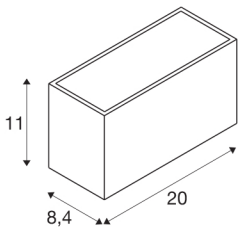

SITRA M WL UP/DOWN

LED outdoor wall-mounted light, rust coloured, CCT switch 3000/4000K

The SLV SITRA classic, contemporary light family brings a variety of light to any outdoor area. The rust coloured SITRA CUBE M UP/DOWN wall light fits in perfectly with any architectural style. The indirect lighting atmosphere adds interest to any façade. And thanks to its robust aluminium design and an IP44 rating, the SITRA CUBE M UP/DOWN wall light is durable and features optimal protection. This integrated LED light offers 14 watts, 1700 lumen and a light colour of 3000 or 4000 kelvin that can be configured via the CCT switch. In addition, it is easy to install and connects to a 230 V power supply. When will you try out the impressive features of the SLV outdoor lights?

TECHNICAL DATA

Item no.:	1005154
Number of different light outlets	2
Primary nominal voltage	220-240V ~50/60Hz mA/V
Secondary power / secondary voltage	350mA
Width	20 cm
Height	11 cm
Depth	8.4 cm
Net weight	1.255 kg
Gross weight	1.454 kg
IP Code	IP 44
Safety class	I
Impact resistance class	IK05
Impact resistance	0,7 Joule
Assembly	Surface
Assembly details	Wall
Wattage	14 W
Lumen	1600 / 1700 lm
Colour temperature	3000/4000 Kelvin
Beam angle	95 °
Color	rust
CRI	80
LXXBXX data	L70B50