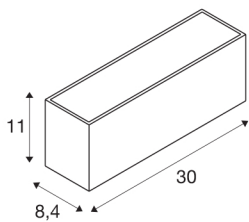

SITRA L WL UP/DOWN

outdoor LED wall-mounted light, anthracite, CCT switch 3000/4000K

SITRA is the striking, contemporary light family from SLV, which allows diverse applications in outdoor areas. The anthracite coloured SITRA CUBE L UP/DOWN wall light also fits in perfectly with any architectural style. The indirect lighting style adds interest to any façade. And thanks to its robust aluminium design and an IP44 rating, the SITRA CUBE L UP/DOWN wall light is durable and features optimal protection. This integrated LED light offers 24 watts, 2800 lumen and a light colour of 3000 or 4000 kelvin that can be configured via the CCT switch. The light is also quick and easy to install and connects to a 230 V power supply. When will you test out the benefits of SLV's impressive outdoor lights?

TECHNICAL DATA

Item no.:	1005155
Number of different light outlets	2
Primary nominal voltage	220-240V ~50/60Hz mA/V
Secondary power / secondary voltage	600mA
Width	30 cm
Height	11 cm
Depth	8.4 cm
Net weight	1.673 kg
Gross weight	1.913 kg
IP Code	IP 44
Safety class	I
Impact resistance class	IK05
Impact resistance	0,7 Joule
Assembly	Surface
Assembly details	Wall
Wattage	24 W
Lumen	2700 / 2800 lm
Colour temperature	3000/4000 Kelvin
Beam angle	105 °
Color	anthracite
CRI	80
LXXBXX data	L70B50