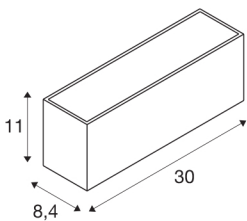

SITRA L WL UP/DOWN

LED outdoor wall-mounted light, white, CCT switch
3000/4000K

Simultaneously elegant and modern, the SLV SITRA lighting family offers delightfully atmospheric lighting in any outdoor area. The white SITRA CUBE L UP/DOWN wall light, in particular, blends in seamlessly with its architectural surroundings. This allows the light to offer an indirect lighting atmosphere that adds interest to any façade. And thanks to its robust aluminium design and an IP44 rating, the SITRA CUBE L UP/DOWN wall light is durable and features optimal protection. This integrated LED light offers 24 watts, 2800 lumen and a light colour of 3000 or 4000 kelvin that can be configured via the CCT switch. Installation to a 230V power supply is incredibly straightforward. Experience light with SLV – your reliable partner for all kinds of outdoor lights for 40 years.

TECHNICAL DATA

Item no.:	1005156
Number of different light outlets	2
Primary nominal voltage	220-240V ~50/60Hz mA/V
Secondary power / secondary voltage	600mA
Width	30 cm
Height	11 cm
Depth	8.4 cm
Net weight	1.711 kg
Gross weight	1.948 kg
IP Code	IP 44
Safety class	I
Impact resistance class	IK05
Impact resistance	0,7 Joule
Assembly	Surface
Assembly details	Wall
Wattage	24 W
Lumen	2700 / 2800 lm
Colour temperature	3000/4000 Kelvin
Beam angle	105 °
Color	white
CRI	80
LXXBXX data	L70B50