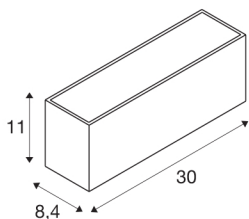

## SITRA L WL UP/DOWN

LED outdoor wall-mounted light, rust coloured, CCT switch 3000/4000K

The SLV SITRA classic, contemporary light family brings a variety of light to any outdoor area. The rust coloured SITRA CUBE L UP/DOWN wall light fits in perfectly with any architectural style. The indirect lighting atmosphere adds interest to any façade. And thanks to its robust aluminium design and an IP44 rating, the SITRA CUBE L UP/DOWN wall light is durable and features optimal protection. This integrated LED light offers 24 watts, 2800 lumen and a light colour of 3000 or 4000 kelvin that can be configured via the CCT switch. In addition, it is easy to install and connects to a 230 V power supply. When will you try out the impressive features of the SLV outdoor lights?

## TECHNICAL DATA

Item no.:	1005157
Number of different light outlets	2
Primary nominal voltage	220-240V ~50/60Hz mA/V
Secondary power / secondary voltage	600mA
Width	30 cm
Height	11 cm
Depth	8.4 cm
Net weight	1.673 kg
Gross weight	1.915 kg
IP Code	IP 44
Safety class	I
Impact resistance class	IK05
Impact resistance	0,7 Joule
Assembly	Surface
Assembly details	Wall
Wattage	24 W
Lumen	2700 / 2800 lm
Colour temperature	3000/4000 Kelvin
Beam angle	105 °
Color	rust
CRI	80
LXXBXX data	L70B50