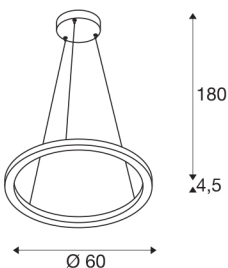

ONE 60 PD PHASE up/- down

brass pendant light, 24W 2700/3000K 130°

The modern design of the ONE light family attracts all eyes. The high CRI above 90 ensures true-to-life colour reproduction. The elegant light is made for the gastronomy and hotel industry as well as for living rooms. When will you test out the benefits of SLV's impressive indoor lights?

TECHNICAL DATA

Item no.:	1005177
Number of different light outlets	2
Primary nominal voltage	220-240V ~50/60Hz mA/V
Secondary power / secondary voltage	600mA
Pendant length	180 cm
Height	4.5 cm
Diameter	60 cm
Net weight	2 kg
Gross weight	2.14 kg
Safety class	I
Assembly	Surface
Assembly details	Ceiling
Dimmable	Yes
Dimming technology	trailing edge
Wattage	24 W
Lumen	820 / 830 lm
Colour temperature	2700/3000 Kelvin
Beam angle	130 °
Color	brass
CRI	90
BIG WHITE Page	121