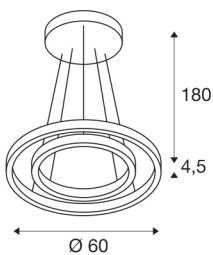

## ONE DOUBLE PHASE up/down

brass pendant light, 35W 2700/3000K 130°

Reduced and modern at the same time, the lights of the ONE family attract all eyes. Added to this is the high CRI of over 90 for excellent colour reproduction. At the same time, it is low-maintenance and not only made for the hotel industry and gastronomy, but also for elegantly furnished living rooms. Experience ONE in action and convince yourself of a successful lighting experience.

## TECHNICAL DATA

Item no.:	1005178
Number of different light outlets	2
Primary nominal voltage	220-240V ~50/60Hz mA/V
Secondary power / secondary voltage	900mA
Pendant length	180 cm
Height	4.5 cm
Diameter	60 cm
Net weight	3.65 kg
Gross weight	3.91 kg
Safety class	I
Assembly	Surface
Assembly details	Ceiling
Dimmable	Yes
Dimming technology	trailing edge
Wattage	35 W
Lumen	1230 / 1270 lm
Colour temperature	2700/3000 Kelvin
Beam angle	130 °
Color	brass
CRI	90
BIG WHITE Page	123