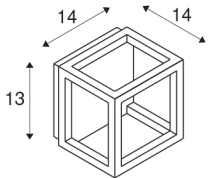

QUADRULO CL

LED outdoor ceiling-mounted light, anthracite

An aluminium LED ceiling light from the QUADRULO range with a clear illuminated area. The High IP54 protection rating makes the light suitable for outdoor use. The light connects directly to the 230V mains power supply.

TECHNICAL DATA

Item no.:	1005202
Primary nominal voltage	100-277V ~50/60Hz mA/V
Secondary power / secondary voltage	480mA
Length	14 cm
Width	14 cm
Height	13 cm
Net weight	0.741 kg
Gross weight	0.942 kg
IP Code	IP 55
Safety class	I
Impact resistance class	IK04
Assembly	Surface
Assembly details	Ceiling, Wall
Number of through-wires	20
Wattage	7.5 W
Lumen	230 lm
Colour temperature	3000 Kelvin
Color	anthracite
CRI	80
LXXBXX data	L70B50
Minimum ambient temperature	-20 °C
Maximum ambient temperature	40 °C