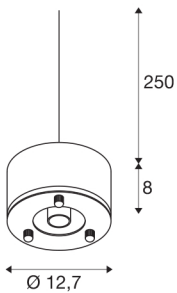

PARA DOME E27

grey pendant light

The PARA DOME E27 with its special lighting attributes is ideal for a technical, industrial setting. With IP 20 protection class, it is protected against external influences. The pendant light has a high power consumption of 150 watts and is therefore perfect for hall lighting. The light made of aluminium is also convincing in terms of quality. Experience PARA in action and convince yourself of a successful lighting experience.

TECHNICAL DATA

Item no.:	1005215
Socket	E27
Number of sockets	1
Primary nominal voltage	220-240V ~50/60Hz mA/V
Height	8 cm
Diameter	12.7 cm
Net weight	0.571 kg
Gross weight	0.667 kg
IP Code	IP 20
Safety class	I
Impact resistance	0,35 Joule
Assembly details	Ceiling with Acc., Ceiling with Acc., Ground with Acc.
Wattage	150 W
Color	grey
BIG WHITE Page	176