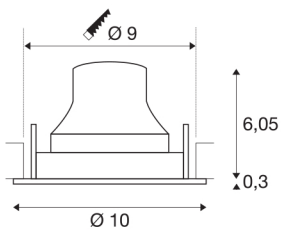

NUMINOS® MOVE S

black recessed ceiling light, 2700K 20°

The NUMINOS light system from SLV skilfully combines function, design and technology. This way, you can experience a thousand lighting design possibilities with different downlights and spotlights. Like with the NUMINOS® MOVE S recessed ceiling light, which impresses with its high-quality workmanship and light. Ideal for harmonious, modern and space-saving lighting that directs the accent to objects or the room. Installation is then done in no time at all. When do you choose NUMINOS ® from SLV?

TECHNICAL DATA

Item no.:	1005319
Number of different light outlets	1
Secondary power / secondary voltage	250mA
Height	6.35 cm
Diameter	10 cm
Installation diameter	9 cm
Installation depth	8.5 cm
Net weight	0.19 kg
Gross weight	0.203 kg
IP Code	IP 20
Safety class	III
Impact resistance class	IK02
Impact resistance	0,2 Joule
Assembly	Recessed
Assembly details	Ceiling
Wattage	8.6 W
Lumen	670 lm
Colour temperature	2700 Kelvin
Beam angle	20 °
Color	black
CRI	90
UGR ≤	19