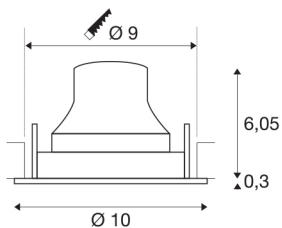

NUMINOS® MOVE S

black / white recessed ceiling light, 2700K 20°

The NUMINOS light system from SLV skilfully combines function, design and technology. This way, you can experience a thousand lighting design possibilities with different downlights and spotlights. This also includes NUMINOS® MOVE S, which impresses as a recessed ceiling light with the best workmanship and lighting quality. Ideal for discreet, modern and space-saving lighting that directs the accent to objects or the room. Installation is then done in no time at all. When do you choose NUMINOS ® from SLV?

TECHNICAL DATA

Item no.:	1005320
Number of different light outlets	1
Secondary power / secondary voltage	250mA
Height	6.35 cm
Diameter	10 cm
Installation diameter	9 cm
Installation depth	8.5 cm
Net weight	0.19 kg
Gross weight	0.203 kg
IP Code	IP 20
Safety class	III
Impact resistance class	IK02
Impact resistance	0,2 Joule
Assembly	Recessed
Assembly details	Ceiling
Wattage	8.6 W
Lumen	720 lm
Colour temperature	2700 Kelvin
Beam angle	20 °
Color	black
CRI	90
UGR ≤	19