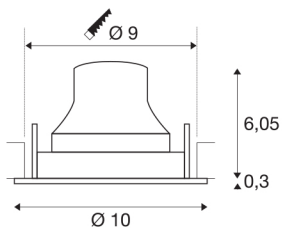

## NUMINOS® MOVE S

black / chrome recessed ceiling light, 2700K 20°

Design, technology and function in perfection: NUMINOS is the light system from SLV that combines everything. With different downlights and spotlights, you provide a thousand lighting design possibilities. This also includes NUMINOS® MOVE S, which impresses as a recessed ceiling light with the best workmanship and lighting quality. In this way, you can create discreet, modern and space-saving lighting that draws the focus to objects or the room. Installation is then done in no time at all. When do you choose NUMINOS ® from SLV?

## TECHNICAL DATA

Item no.:	1005321
Number of different light outlets	1
Secondary power / secondary voltage	250mA
Height	6.35 cm
Diameter	10 cm
Installation diameter	9 cm
Installation depth	8.5 cm
Net weight	0.19 kg
Gross weight	0.203 kg
IP Code	IP 20
Safety class	III
Impact resistance class	IK02
Impact resistance	0,2 Joule
Assembly	Recessed
Assembly details	Ceiling
Wattage	8.6 W
Lumen	690 lm
Colour temperature	2700 Kelvin
Beam angle	20 °
Color	black
CRI	90
UGR ≤	19