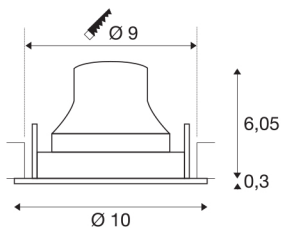

NUMINOS® MOVE S

black recessed ceiling light, 2700K 40°

The NUMINOS light system from SLV perfectly combines function, design and technology. With a variety of downlights and spotlights, you can experience a thousand lighting design possibilities. This also includes NUMINOS® MOVE S, which impresses as a recessed ceiling light with the best workmanship and lighting quality. Ideal for discreet, modern and space-saving lighting that draws the focus to objects or the room. Installation is then done in no time at all. When to choose NUMINOS from SLV – modular diversity awaits you.

TECHNICAL DATA

Item no.:	1005322
Number of different light outlets	1
Secondary power / secondary voltage	250mA
Height	6.35 cm
Diameter	10 cm
Installation diameter	9 cm
Installation depth	8.5 cm
Net weight	0.19 kg
Gross weight	0.203 kg
IP Code	IP 20
Safety class	III
Impact resistance class	IK02
Impact resistance	0,2 Joule
Assembly	Recessed
Assembly details	Ceiling
Wattage	8.6 W
Lumen	670 lm
Colour temperature	2700 Kelvin
Beam angle	40 °
Color	black
CRI	90
UGR ≤	19