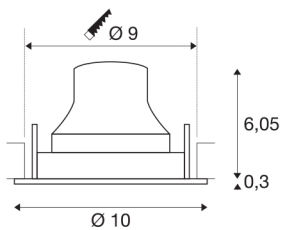

NUMINOS® MOVE S

black / white recessed ceiling light, 2700K 40°

Design, technology and function in perfection: NUMINOS is the light system from SLV that combines everything. With a variety of downlights and spotlights, you provide a thousand lighting design options. Also with the NUMINOS® MOVE S recessed ceiling light, which convinces with the best workmanship and lighting quality. Ideal for unobtrusive, modern and space-saving lighting that draws the focus to objects or the room. Installation is then done in no time at all. When will you choose SLV's modular variety?

TECHNICAL DATA

Item no.:	1005323
Number of different light outlets	1
Secondary power / secondary voltage	250mA
Height	6.35 cm
Diameter	10 cm
Installation diameter	9 cm
Installation depth	8.5 cm
Net weight	0.19 kg
Gross weight	0.203 kg
IP Code	IP 20
Safety class	III
Impact resistance class	IK02
Impact resistance	0,2 Joule
Assembly	Recessed
Assembly details	Ceiling
Wattage	8.6 W
Lumen	720 lm
Colour temperature	2700 Kelvin
Beam angle	40 °
Color	black
CRI	90
UGR ≤	19