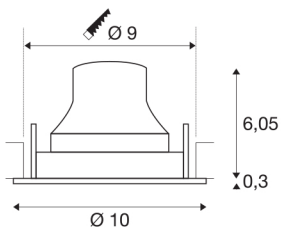

NUMINOS® MOVE S

black recessed ceiling light, 2700K 55°

NUMINOS is the optimally coordinated light system from SLV that combines function, design and technology. The different downlights and spotlights make a thousand lighting design options possible. This also includes NUMINOS® MOVE S, which impresses as a recessed ceiling light with the best workmanship and lighting quality. Ideal for discreet, modern and space-saving lighting that draws the focus to objects or the room. Installation is then done in no time at all. When to choose NUMINOS from SLV – modular diversity awaits you.

TECHNICAL DATA

Item no.:	1005325
Number of different light outlets	1
Secondary power / secondary voltage	250mA
Height	6.35 cm
Diameter	10 cm
Installation diameter	9 cm
Installation depth	8.5 cm
Net weight	0.19 kg
Gross weight	0.203 kg
IP Code	IP 20
Safety class	III
Impact resistance class	IK02
Impact resistance	0,2 Joule
Assembly	Recessed
Assembly details	Ceiling
Wattage	8.6 W
Lumen	670 lm
Colour temperature	2700 Kelvin
Beam angle	55 °
Color	black
CRI	90
UGR ≤	22