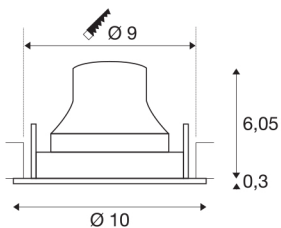

NUMINOS® MOVE S

black / white recessed ceiling light, 2700K 55°

NUMINOS is the perfectly coordinated light system from SLV that combines function, design and technology. The various downlights and spotlights make a thousand lighting design options possible. This also includes NUMINOS® MOVE S, which impresses as a recessed ceiling light with the best workmanship and lighting quality. In this way, you can create discreet, modern and space-saving lighting that draws the focus to objects or the room. This means that simple installation is a mere formality. When to choose NUMINOS from SLV – modular diversity awaits you.

TECHNICAL DATA

Item no.:	1005326
Number of different light outlets	1
Secondary power / secondary voltage	250mA
Height	6.35 cm
Diameter	10 cm
Installation diameter	9 cm
Installation depth	8.5 cm
Net weight	0.19 kg
Gross weight	0.203 kg
IP Code	IP 20
Safety class	III
Impact resistance class	IK02
Impact resistance	0,2 Joule
Assembly	Recessed
Assembly details	Ceiling
Wattage	8.6 W
Lumen	720 lm
Colour temperature	2700 Kelvin
Beam angle	55 °
Color	black
CRI	90
UGR ≤	22