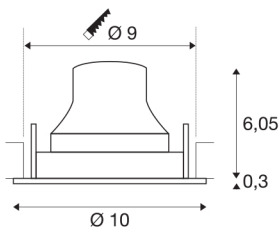

NUMINOS® MOVE S

black / chrome recessed ceiling light, 2700K 55°

The NUMINOS light system from SLV combines technology, design and functionality like no other. This way, you can experience a thousand lighting design possibilities with a variety of downlights and spotlights. Like with the NUMINOS® MOVE S recessed ceiling light, which impresses with its high-quality workmanship and light. Ideal for discreet, modern and space-saving lighting that directs the accent to objects or the room. Installation is then done in no time at all. When to choose NUMINOS from SLV – modular diversity awaits you.

TECHNICAL DATA

Item no.:	1005327
Number of different light outlets	1
Secondary power / secondary voltage	250mA
Height	6.35 cm
Diameter	10 cm
Installation diameter	9 cm
Installation depth	8.5 cm
Net weight	0.19 kg
Gross weight	0.203 kg
IP Code	IP 20
Safety class	III
Impact resistance class	IK02
Impact resistance	0,2 Joule
Assembly	Recessed
Assembly details	Ceiling
Wattage	8.6 W
Lumen	690 lm
Colour temperature	2700 Kelvin
Beam angle	55 °
Color	black
CRI	90
UGR ≤	22