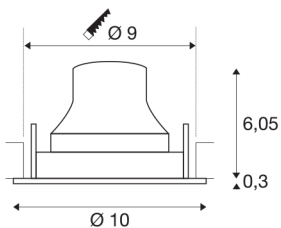

NUMINOS® MOVE S

white / black recessed ceiling light, 2700K 20°

The NUMINOS light system from SLV perfectly combines function, design and technology. This way, you can experience a thousand lighting design possibilities with different downlights and spotlights. Also with the NUMINOS® MOVE S recessed ceiling light, which convinces with the best workmanship and lighting quality. Ideal for discreet, modern and space-saving lighting that draws the focus to objects or the room. Installation is then done in no time at all. When to choose NUMINOS from SLV – modular diversity awaits you.

TECHNICAL DATA

Item no.:	1005328
Number of different light outlets	1
Secondary power / secondary voltage	250mA
Height	6.35 cm
Diameter	10 cm
Installation diameter	9 cm
Installation depth	8.5 cm
Net weight	0.19 kg
Gross weight	0.203 kg
IP Code	IP 20
Safety class	III
Impact resistance class	IK02
Impact resistance	0,2 Joule
Assembly	Recessed
Assembly details	Ceiling
Wattage	8.6 W
Lumen	670 lm
Colour temperature	2700 Kelvin
Beam angle	20 °
Color	white
CRI	90
UGR ≤	19