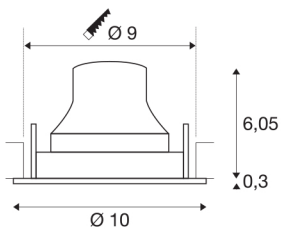

NUMINOS® MOVE S

white recessed ceiling light, 2700K 20°

The NUMINOS light system from SLV combines technology, design and functionality like no other. This way, you can experience a thousand lighting design possibilities with a variety of downlights and spotlights. Also with the NUMINOS® MOVE S recessed ceiling light, which convinces with the best workmanship and lighting quality. Ideal for harmonious, modern and space-saving lighting that directs the accent to objects or the room. Installation is then done in no time at all. When do you choose NUMINOS ® from SLV?

TECHNICAL DATA

Item no.:	1005329
Number of different light outlets	1
Secondary power / secondary voltage	250mA
Height	6.35 cm
Diameter	10 cm
Installation diameter	9 cm
Installation depth	8.5 cm
Net weight	0.19 kg
Gross weight	0.203 kg
IP Code	IP 20
Safety class	III
Impact resistance class	IK02
Impact resistance	0,2 Joule
Assembly	Recessed
Assembly details	Ceiling
Wattage	8.6 W
Lumen	720 lm
Colour temperature	2700 Kelvin
Beam angle	20 °
Color	white
CRI	90
UGR ≤	19