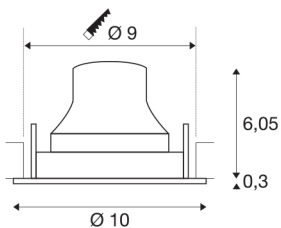

NUMINOS® MOVE S

white / chrome recessed ceiling light, 2700K 20°

NUMINOS is the optimally coordinated light system from SLV that combines function, design and technology. The diverse downlights and spotlights make a thousand lighting design options possible. This also includes NUMINOS® MOVE S, which impresses as a recessed ceiling light with the best workmanship and lighting quality. Ideal for unobtrusive, modern and space-saving lighting that draws the focus to objects or the room. This means that simple installation is a mere formality. When do you choose NUMINOS® from SLV?

TECHNICAL DATA

Item no.:	1005330
Number of different light outlets	1
Secondary power / secondary voltage	250mA
Height	6.35 cm
Diameter	10 cm
Installation diameter	9 cm
Installation depth	8.5 cm
Net weight	0.19 kg
Gross weight	0.203 kg
IP Code	IP 20
Safety class	III
Impact resistance class	IK02
Impact resistance	0,2 Joule
Assembly	Recessed
Assembly details	Ceiling
Wattage	8.6 W
Lumen	690 lm
Colour temperature	2700 Kelvin
Beam angle	20 °
Color	white
CRI	90
UGR ≤	19