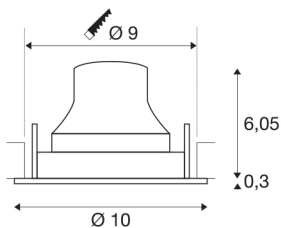

NUMINOS® MOVE S

white / black recessed ceiling light, 2700K 40°

NUMINOS is the best possible coordinated light system from SLV that combines function, design and technology. The diverse downlights and spotlights make a thousand lighting design options possible. This also includes NUMINOS® MOVE S, which impresses as a recessed ceiling light with the best workmanship and lighting quality. Ideal for harmonious, modern and space-saving lighting that directs the accent to objects or the room. This means that easy installation is a mere formality. When do you choose NUMINOS® from SLV?

TECHNICAL DATA

Item no.:	1005331
Number of different light outlets	1
Secondary power / secondary voltage	250mA
Height	6.35 cm
Diameter	10 cm
Installation diameter	9 cm
Installation depth	8.5 cm
Net weight	0.19 kg
Gross weight	0.203 kg
IP Code	IP 20
Safety class	III
Impact resistance class	IK02
Impact resistance	0,2 Joule
Assembly	Recessed
Assembly details	Ceiling
Wattage	8.6 W
Lumen	670 lm
Colour temperature	2700 Kelvin
Beam angle	40 °
Color	white
CRI	90
UGR ≤	19