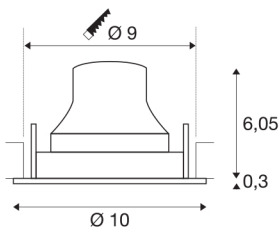

NUMINOS® MOVE S

white recessed ceiling light, 2700K 40°

The NUMINOS light system from SLV combines technology, design and functionality like no other. With a variety of downlights and spotlights, you provide a thousand lighting design options. This also includes NUMINOS® MOVE S, which impresses as a recessed ceiling light with the best workmanship and lighting quality. Ideal for discreet, modern and space-saving lighting that draws the focus to objects or the room. Installation is then done in no time at all. When to choose NUMINOS from SLV – modular diversity awaits you.

TECHNICAL DATA

Item no.:	1005332
Number of different light outlets	1
Secondary power / secondary voltage	250mA
Height	6.35 cm
Diameter	10 cm
Installation diameter	9 cm
Installation depth	8.5 cm
Net weight	0.19 kg
Gross weight	0.203 kg
IP Code	IP 20
Safety class	III
Impact resistance class	IK02
Impact resistance	0,2 Joule
Assembly	Recessed
Assembly details	Ceiling
Wattage	8.6 W
Lumen	720 lm
Colour temperature	2700 Kelvin
Beam angle	40 °
Color	white
CRI	90
UGR ≤	19