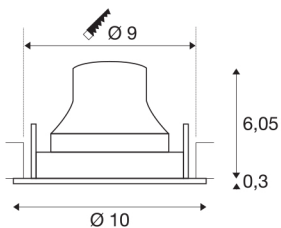

NUMINOS® MOVE S

white / chrome recessed ceiling light, 2700K 40°

Design, technology and function in perfection: NUMINOS is the light system from SLV that combines everything. With various downlights and spotlights, you can experience a thousand lighting design possibilities. Also with the NUMINOS® MOVE S recessed ceiling light, which convinces with the best workmanship and lighting quality. Ideal for discreet, modern and space-saving lighting that directs the accent to objects or the room. Installation is then done in no time at all. When do you choose NUMINOS ® from SLV?

TECHNICAL DATA

Item no.:	1005333
Number of different light outlets	1
Secondary power / secondary voltage	250mA
Height	6.35 cm
Diameter	10 cm
Installation diameter	9 cm
Installation depth	8.5 cm
Net weight	0.19 kg
Gross weight	0.203 kg
IP Code	IP 20
Safety class	III
Impact resistance class	IK02
Impact resistance	0,2 Joule
Assembly	Recessed
Assembly details	Ceiling
Wattage	8.6 W
Lumen	690 lm
Colour temperature	2700 Kelvin
Beam angle	40 °
Color	white
CRI	90
UGR ≤	19