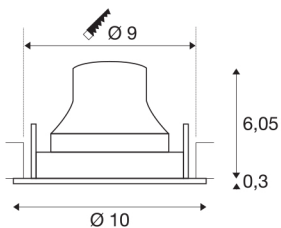

NUMINOS® MOVE S

white / black recessed ceiling light, 2700K 55°

NUMINOS is the optimally coordinated light system from SLV that combines function, design and technology. This way, you can experience a thousand lighting design possibilities with a variety of downlights and spotlights. This also includes NUMINOS® MOVE S, which impresses as a recessed ceiling light with the best workmanship and lighting quality. Ideal for discreet, modern and space-saving lighting that draws the focus to objects or the room. Installation is then done in no time at all. When to choose NUMINOS from SLV – modular diversity awaits you.

TECHNICAL DATA

Item no.:	1005334
Number of different light outlets	1
Secondary power / secondary voltage	250mA
Height	6.35 cm
Diameter	10 cm
Installation diameter	9 cm
Installation depth	8.5 cm
Net weight	0.19 kg
Gross weight	0.203 kg
IP Code	IP 20
Safety class	III
Impact resistance class	IK02
Impact resistance	0,2 Joule
Assembly	Recessed
Assembly details	Ceiling
Wattage	8.6 W
Lumen	670 lm
Colour temperature	2700 Kelvin
Beam angle	55 °
Color	white
CRI	90
UGR ≤	22