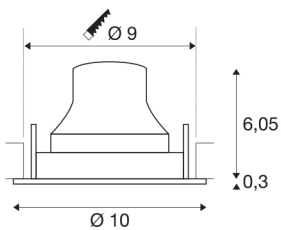

## NUMINOS® MOVE S

white recessed ceiling light, 2700K 55°

The NUMINOS light system from SLV combines technology, design and functionality like no other. With different downlights and spotlights, you can experience a thousand lighting design possibilities. Like with the NUMINOS® MOVE S recessed ceiling light, which impresses with its high-quality workmanship and light. Ideal for unobtrusive, modern and space-saving lighting that draws the focus to objects or the room. Installation is then done in no time at all. When will you choose SLV's modular variety?

## TECHNICAL DATA

Item no.:	1005335
Number of different light outlets	1
Secondary power / secondary voltage	250mA
Height	6.35 cm
Diameter	10 cm
Installation diameter	9 cm
Installation depth	8.5 cm
Net weight	0.19 kg
Gross weight	0.203 kg
IP Code	IP 20
Safety class	III
Impact resistance class	IK02
Impact resistance	0,2 Joule
Assembly	Recessed
Assembly details	Ceiling
Wattage	8.6 W
Lumen	720 lm
Colour temperature	2700 Kelvin
Beam angle	55 °
Color	white
CRI	90
UGR ≤	22