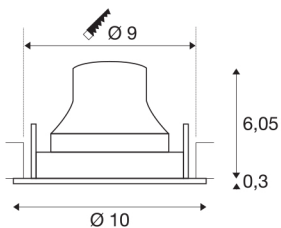

NUMINOS® MOVE S

white / chrome recessed ceiling light, 2700K 55°

Design, technology and function in perfection: NUMINOS is the light system from SLV that combines everything. The various downlights and spotlights make a thousand lighting design options possible. This also includes NUMINOS® MOVE S, which impresses as a recessed ceiling light with the best workmanship and lighting quality. Ideal for unobtrusive, modern and space-saving lighting that draws the focus to objects or the room. Installation is then done in no time at all. When to choose NUMINOS from SLV – modular diversity awaits you.

TECHNICAL DATA

Item no.:	1005336
Number of different light outlets	1
Secondary power / secondary voltage	250mA
Height	6.35 cm
Diameter	10 cm
Installation diameter	9 cm
Installation depth	8.5 cm
Net weight	0.19 kg
Gross weight	0.203 kg
IP Code	IP 20
Safety class	III
Impact resistance class	IK02
Impact resistance	0,2 Joule
Assembly	Recessed
Assembly details	Ceiling
Wattage	8.6 W
Lumen	690 lm
Colour temperature	2700 Kelvin
Beam angle	55 °
Color	white
CRI	90
UGR ≤	22