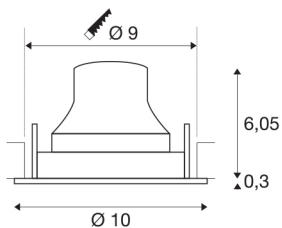

NUMINOS® MOVE S

black / white recessed ceiling light, 3000K 40°

Design, technology and function in perfection: NUMINOS is the light system from SLV that combines everything. With a variety of downlights and spotlights, you can experience a thousand lighting design possibilities. Like with the NUMINOS® MOVE S recessed ceiling light, which impresses with its high-quality workmanship and light. In this way, you can create discreet, modern and space-saving lighting that draws the focus to objects or the room. Installation is then done in no time at all. When to choose NUMINOS from SLV – modular diversity awaits you.

TECHNICAL DATA

Item no.:	1005341
Number of different light outlets	1
Secondary power / secondary voltage	250mA
Height	6.35 cm
Diameter	10 cm
Installation diameter	9 cm
Installation depth	8.5 cm
Net weight	0.19 kg
Gross weight	0.203 kg
IP Code	IP 20
Safety class	III
Impact resistance class	IK02
Impact resistance	0,2 Joule
Assembly	Recessed
Assembly details	Ceiling
Wattage	8.6 W
Lumen	730 lm
Colour temperature	3000 Kelvin
Beam angle	40 °
Color	black
CRI	90
UGR ≤	19