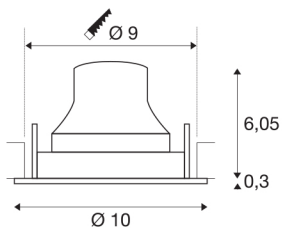

NUMINOS® MOVE S

black recessed ceiling light, 3000K 55°

NUMINOS is the best possible coordinated light system from SLV that combines function, design and technology. With various downlights and spotlights, you provide a thousand lighting design options. Like with the NUMINOS® MOVE S recessed ceiling light, which impresses with its high-quality workmanship and light. Ideal for unobtrusive, modern and space-saving lighting that draws the focus to objects or the room. Installation is then done in no time at all. When to choose NUMINOS from SLV – modular diversity awaits you.

TECHNICAL DATA

Item no.:	1005343
Number of different light outlets	1
Secondary power / secondary voltage	250mA
Height	6.35 cm
Diameter	10 cm
Installation diameter	9 cm
Installation depth	8.5 cm
Net weight	0.19 kg
Gross weight	0.203 kg
IP Code	IP 20
Safety class	III
Impact resistance class	IK02
Impact resistance	0,2 Joule
Assembly	Recessed
Assembly details	Ceiling
Wattage	8.6 W
Lumen	690 lm
Colour temperature	3000 Kelvin
Beam angle	55 °
Color	black
CRI	90
UGR ≤	22