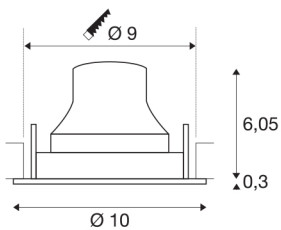

NUMINOS® MOVE S

black / white recessed ceiling light, 3000K 55°

NUMINOS is the optimally coordinated light system from SLV that combines function, design and technology. With various downlights and spotlights, you provide a thousand lighting design options. Like with the NUMINOS® MOVE S recessed ceiling light, which impresses with its high-quality workmanship and light. Ideal for discreet, modern and space-saving lighting that draws the focus to objects or the room. Installation is then done in no time at all. When do you choose NUMINOS ® from SLV?

TECHNICAL DATA

Item no.:	1005344
Number of different light outlets	1
Secondary power / secondary voltage	250mA
Height	6.35 cm
Diameter	10 cm
Installation diameter	9 cm
Installation depth	8.5 cm
Net weight	0.19 kg
Gross weight	0.203 kg
IP Code	IP 20
Safety class	III
Impact resistance class	IK02
Impact resistance	0,2 Joule
Assembly	Recessed
Assembly details	Ceiling
Wattage	8.6 W
Lumen	730 lm
Colour temperature	3000 Kelvin
Beam angle	55 °
Color	black
CRI	90
UGR ≤	22