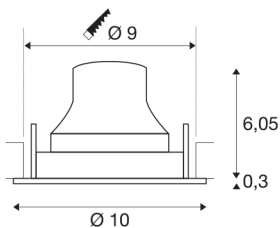

NUMINOS® MOVE S

white / black recessed ceiling light, 3000K 20°

The NUMINOS light system from SLV combines technology, design and functionality like no other. This way, you can experience a thousand lighting design possibilities with different downlights and spotlights. This also includes NUMINOS® MOVE S, which impresses as a recessed ceiling light with the best workmanship and lighting quality. Ideal for discreet, modern and space-saving lighting that draws the focus to objects or the room. Installation is then done in no time at all. When to choose NUMINOS from SLV – modular diversity awaits you.

TECHNICAL DATA

Item no.:	1005346
Number of different light outlets	1
Secondary power / secondary voltage	250mA
Height	6.35 cm
Diameter	10 cm
Installation diameter	9 cm
Installation depth	8.5 cm
Net weight	0.19 kg
Gross weight	0.203 kg
IP Code	IP 20
Safety class	III
Impact resistance class	IK02
Impact resistance	0,2 Joule
Assembly	Recessed
Assembly details	Ceiling
Wattage	8.6 W
Lumen	690 lm
Colour temperature	3000 Kelvin
Beam angle	20 °
Color	white
CRI	90
UGR ≤	19