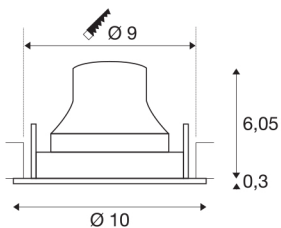

NUMINOS® MOVE S

white recessed ceiling light, 3000K 20°

NUMINOS is the perfectly coordinated light system from SLV that combines function, design and technology. This way, you can experience a thousand lighting design possibilities with a variety of downlights and spotlights. This also includes NUMINOS® MOVE S, which impresses as a recessed ceiling light with the best workmanship and lighting quality. Ideal for unobtrusive, modern and space-saving lighting that draws the focus to objects or the room. Installation is then done in no time at all. When will you choose SLV's modular variety?

TECHNICAL DATA

Item no.:	1005347
Number of different light outlets	1
Secondary power / secondary voltage	250mA
Height	6.35 cm
Diameter	10 cm
Installation diameter	9 cm
Installation depth	8.5 cm
Net weight	0.19 kg
Gross weight	0.203 kg
IP Code	IP 20
Safety class	III
Impact resistance class	IK02
Impact resistance	0,2 Joule
Assembly	Recessed
Assembly details	Ceiling
Wattage	8.6 W
Lumen	730 lm
Colour temperature	3000 Kelvin
Beam angle	20 °
Color	white
CRI	90
UGR ≤	19