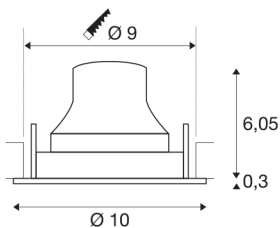

NUMINOS® MOVE S

white / chrome recessed ceiling light, 3000K 20°

Design, technology and function in perfection: NUMINOS is the light system from SLV that combines everything. With various downlights and spotlights, you can experience a thousand lighting design possibilities. Like with the NUMINOS® MOVE S recessed ceiling light, which impresses with its high-quality workmanship and light. Ideal for discreet, modern and space-saving lighting that directs the accent to objects or the room. This means that simple installation is a mere formality. When to choose NUMINOS from SLV – modular diversity awaits you.

TECHNICAL DATA

Item no.:	1005348
Number of different light outlets	1
Secondary power / secondary voltage	250mA
Height	6.35 cm
Diameter	10 cm
Installation diameter	9 cm
Installation depth	8.5 cm
Net weight	0.19 kg
Gross weight	0.203 kg
IP Code	IP 20
Safety class	III
Impact resistance class	IK02
Impact resistance	0,2 Joule
Assembly	Recessed
Assembly details	Ceiling
Wattage	8.6 W
Lumen	700 lm
Colour temperature	3000 Kelvin
Beam angle	20 °
Color	white
CRI	90
UGR ≤	19