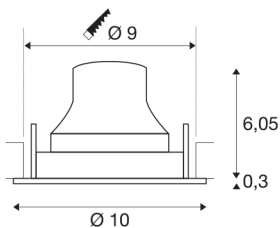

NUMINOS® MOVE S

white / black recessed ceiling light, 3000K 40°

Design, technology and function in perfection: NUMINOS is the light system from SLV that combines everything. With different downlights and spotlights, you provide a thousand lighting design possibilities. This also includes NUMINOS® MOVE S, which impresses as a recessed ceiling light with the best workmanship and lighting quality. Ideal for discreet, modern and space-saving lighting that draws the focus to objects or the room. This means that simple installation is a mere formality. When to choose NUMINOS from SLV – modular diversity awaits you.

TECHNICAL DATA

Item no.:	1005349
Number of different light outlets	1
Secondary power / secondary voltage	250mA
Height	6.35 cm
Diameter	10 cm
Installation diameter	9 cm
Installation depth	8.5 cm
Net weight	0.19 kg
Gross weight	0.203 kg
IP Code	IP 20
Safety class	III
Impact resistance class	IK02
Impact resistance	0,2 Joule
Assembly	Recessed
Assembly details	Ceiling
Wattage	8.6 W
Lumen	690 lm
Colour temperature	3000 Kelvin
Beam angle	40 °
Color	white
CRI	90
UGR ≤	19