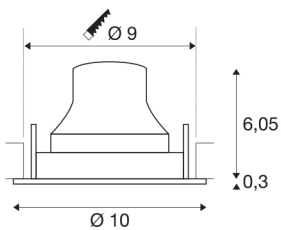

NUMINOS® MOVE S

white recessed ceiling light, 3000K 40°

The NUMINOS light system from SLV skilfully combines function, design and technology. With various downlights and spotlights, you provide a thousand lighting design options. Like with the NUMINOS® MOVE S recessed ceiling light, which impresses with its high-quality workmanship and light. Ideal for discreet, modern and space-saving lighting that directs the accent to objects or the room. This means that simple installation is a mere formality. When do you choose NUMINOS ® from SLV?

TECHNICAL DATA

Item no.:	1005350
Number of different light outlets	1
Secondary power / secondary voltage	250mA
Height	6.35 cm
Diameter	10 cm
Installation diameter	9 cm
Installation depth	8.5 cm
Net weight	0.19 kg
Gross weight	0.203 kg
IP Code	IP 20
Safety class	III
Impact resistance class	IK02
Impact resistance	0,2 Joule
Assembly	Recessed
Assembly details	Ceiling
Wattage	8.6 W
Lumen	730 lm
Colour temperature	3000 Kelvin
Beam angle	40 °
Color	white
CRI	90
UGR ≤	19