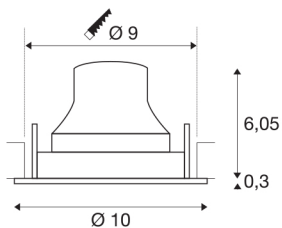

NUMINOS® MOVE S

white / chrome recessed ceiling light, 3000K 40°

NUMINOS is the optimally coordinated light system from SLV that combines function, design and technology. With different downlights and spotlights, you provide a thousand lighting design possibilities. This also includes NUMINOS® MOVE S, which impresses as a recessed ceiling light with the best workmanship and lighting quality. Ideal for discreet, modern and space-saving lighting that draws the focus to objects or the room. Installation is then done in no time at all. When do you choose NUMINOS® from SLV?

TECHNICAL DATA

Item no.:	1005351
Number of different light outlets	1
Secondary power / secondary voltage	250mA
Height	6.35 cm
Diameter	10 cm
Installation diameter	9 cm
Installation depth	8.5 cm
Net weight	0.19 kg
Gross weight	0.203 kg
IP Code	IP 20
Safety class	III
Impact resistance class	IK02
Impact resistance	0,2 Joule
Assembly	Recessed
Assembly details	Ceiling
Wattage	8.6 W
Lumen	700 lm
Colour temperature	3000 Kelvin
Beam angle	40 °
Color	white
CRI	90
UGR ≤	19