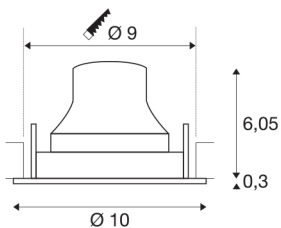

## NUMINOS® MOVE S

white / black recessed ceiling light, 3000K 55°

The NUMINOS light system from SLV skilfully combines function, design and technology. The diverse downlights and spotlights make a thousand lighting design options possible. This also includes NUMINOS® MOVE S, which impresses as a recessed ceiling light with the best workmanship and lighting quality. In this way, you can create discreet, modern and space-saving lighting that draws the focus to objects or the room. Installation is then done in no time at all. When to choose NUMINOS from SLV – modular diversity awaits you.

## TECHNICAL DATA

Item no.:	1005352
Number of different light outlets	1
Secondary power / secondary voltage	250mA
Height	6.35 cm
Diameter	10 cm
Installation diameter	9 cm
Installation depth	8.5 cm
Net weight	0.19 kg
Gross weight	0.203 kg
IP Code	IP 20
Safety class	III
Impact resistance class	IK02
Impact resistance	0,2 Joule
Assembly	Recessed
Assembly details	Ceiling
Wattage	8.6 W
Lumen	690 lm
Colour temperature	3000 Kelvin
Beam angle	55 °
Color	white
CRI	90
UGR ≤	22