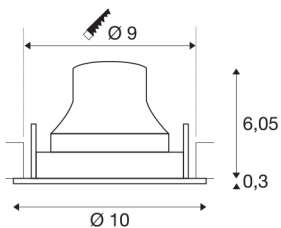

NUMINOS® MOVE S

white recessed ceiling light, 3000K 55°

The NUMINOS light system from SLV skilfully combines function, design and technology. This way, you can experience a thousand lighting design possibilities with different downlights and spotlights. This also includes NUMINOS® MOVE S, which impresses as a recessed ceiling light with the best workmanship and lighting quality. In this way, you can create discreet, modern and space-saving lighting that draws the focus to objects or the room. This means that simple installation is a mere formality. When to choose NUMINOS from SLV – modular diversity awaits you.

TECHNICAL DATA

Item no.:	1005353
Number of different light outlets	1
Secondary power / secondary voltage	250mA
Height	6.35 cm
Diameter	10 cm
Installation diameter	9 cm
Installation depth	8.5 cm
Net weight	0.19 kg
Gross weight	0.203 kg
IP Code	IP 20
Safety class	III
Impact resistance class	IK02
Impact resistance	0,2 Joule
Assembly	Recessed
Assembly details	Ceiling
Wattage	8.6 W
Lumen	730 lm
Colour temperature	3000 Kelvin
Beam angle	55 °
Color	white
CRI	90
UGR ≤	22