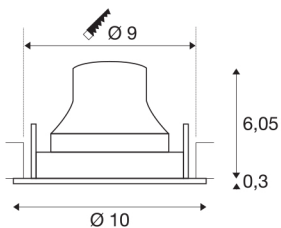

NUMINOS® MOVE S

white / chrome recessed ceiling light, 3000K 55°

Design, technology and function in perfection: NUMINOS is the light system from SLV that combines everything. With various downlights and spotlights, you provide a thousand lighting design options. This also includes NUMINOS® MOVE S, which impresses as a recessed ceiling light with the best workmanship and lighting quality. Ideal for discreet, modern and space-saving lighting that draws the focus to objects or the room. Installation is then done in no time at all. When do you choose NUMINOS ® from SLV?

TECHNICAL DATA

Item no.:	1005354
Number of different light outlets	1
Secondary power / secondary voltage	250mA
Height	6.35 cm
Diameter	10 cm
Installation diameter	9 cm
Installation depth	8.5 cm
Net weight	0.19 kg
Gross weight	0.203 kg
IP Code	IP 20
Safety class	III
Impact resistance class	IK02
Impact resistance	0,2 Joule
Assembly	Recessed
Assembly details	Ceiling
Wattage	8.6 W
Lumen	700 lm
Colour temperature	3000 Kelvin
Beam angle	55 °
Color	white
CRI	90
UGR ≤	22